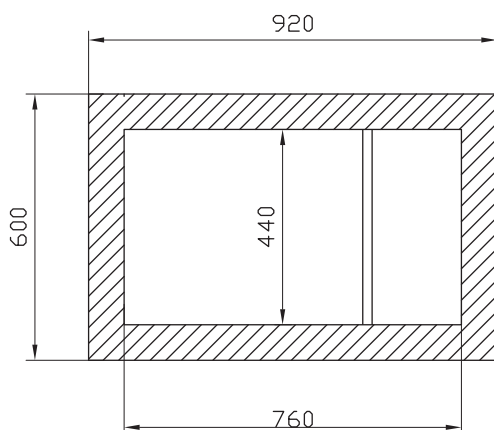

Chest freezer ULT C200

LABSTELLAR

Dimensions (mm)

ULT C200