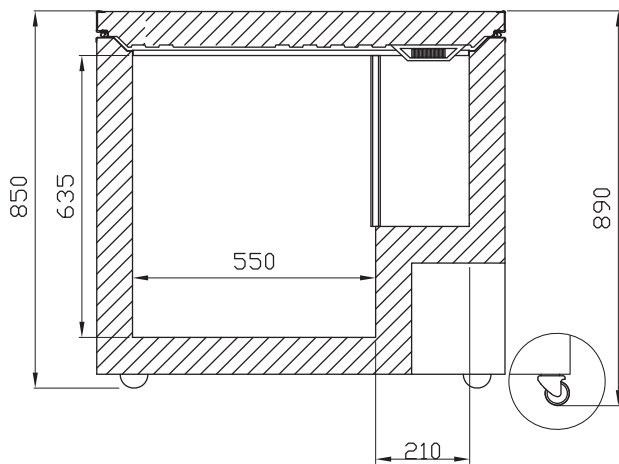

Chest freezer ULT C200

LABSTELLAR

Dimensions (mm)

ULT C200