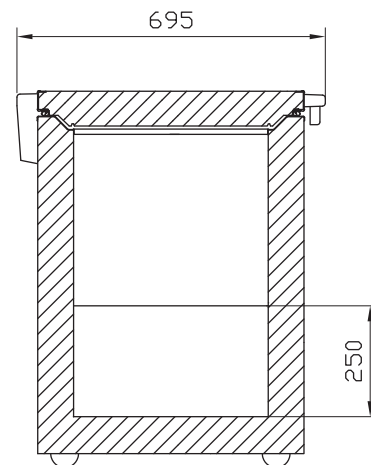

Chest freezer ULT C200

LABSTELLAR

Dimensions (mm)

ULT C200