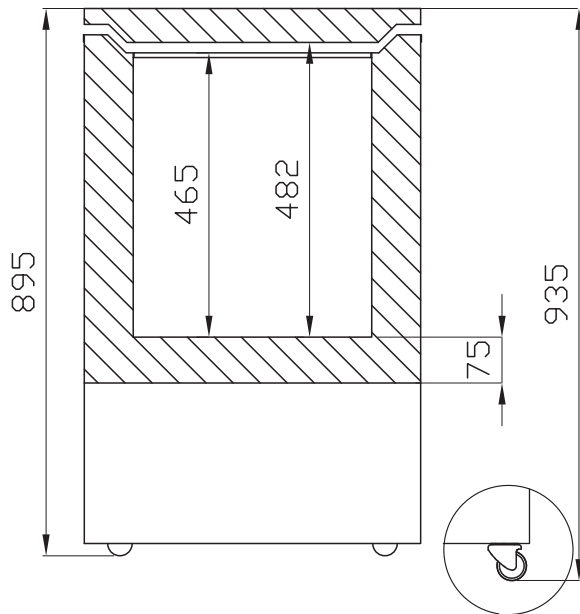

Chest freezer XLT C75

LABSTELLAR

Dimensions (mm)

XLT C75