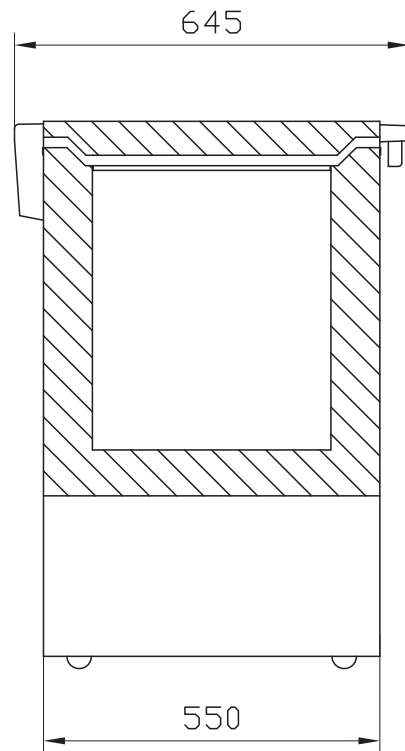

Chest freezer XLT C75

LABSTELLAR

Dimensions (mm)

XLT C75