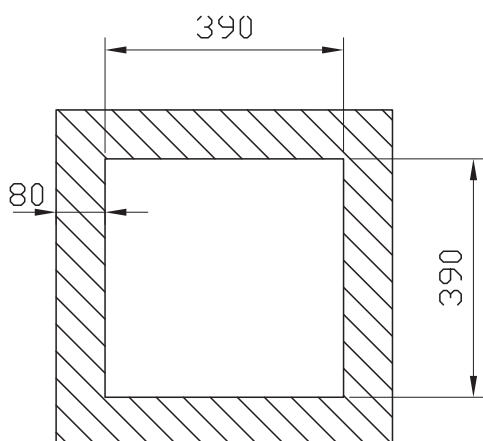

Chest freezer XLT C75

LABSTELLAR

Dimensions (mm)

XLT C75